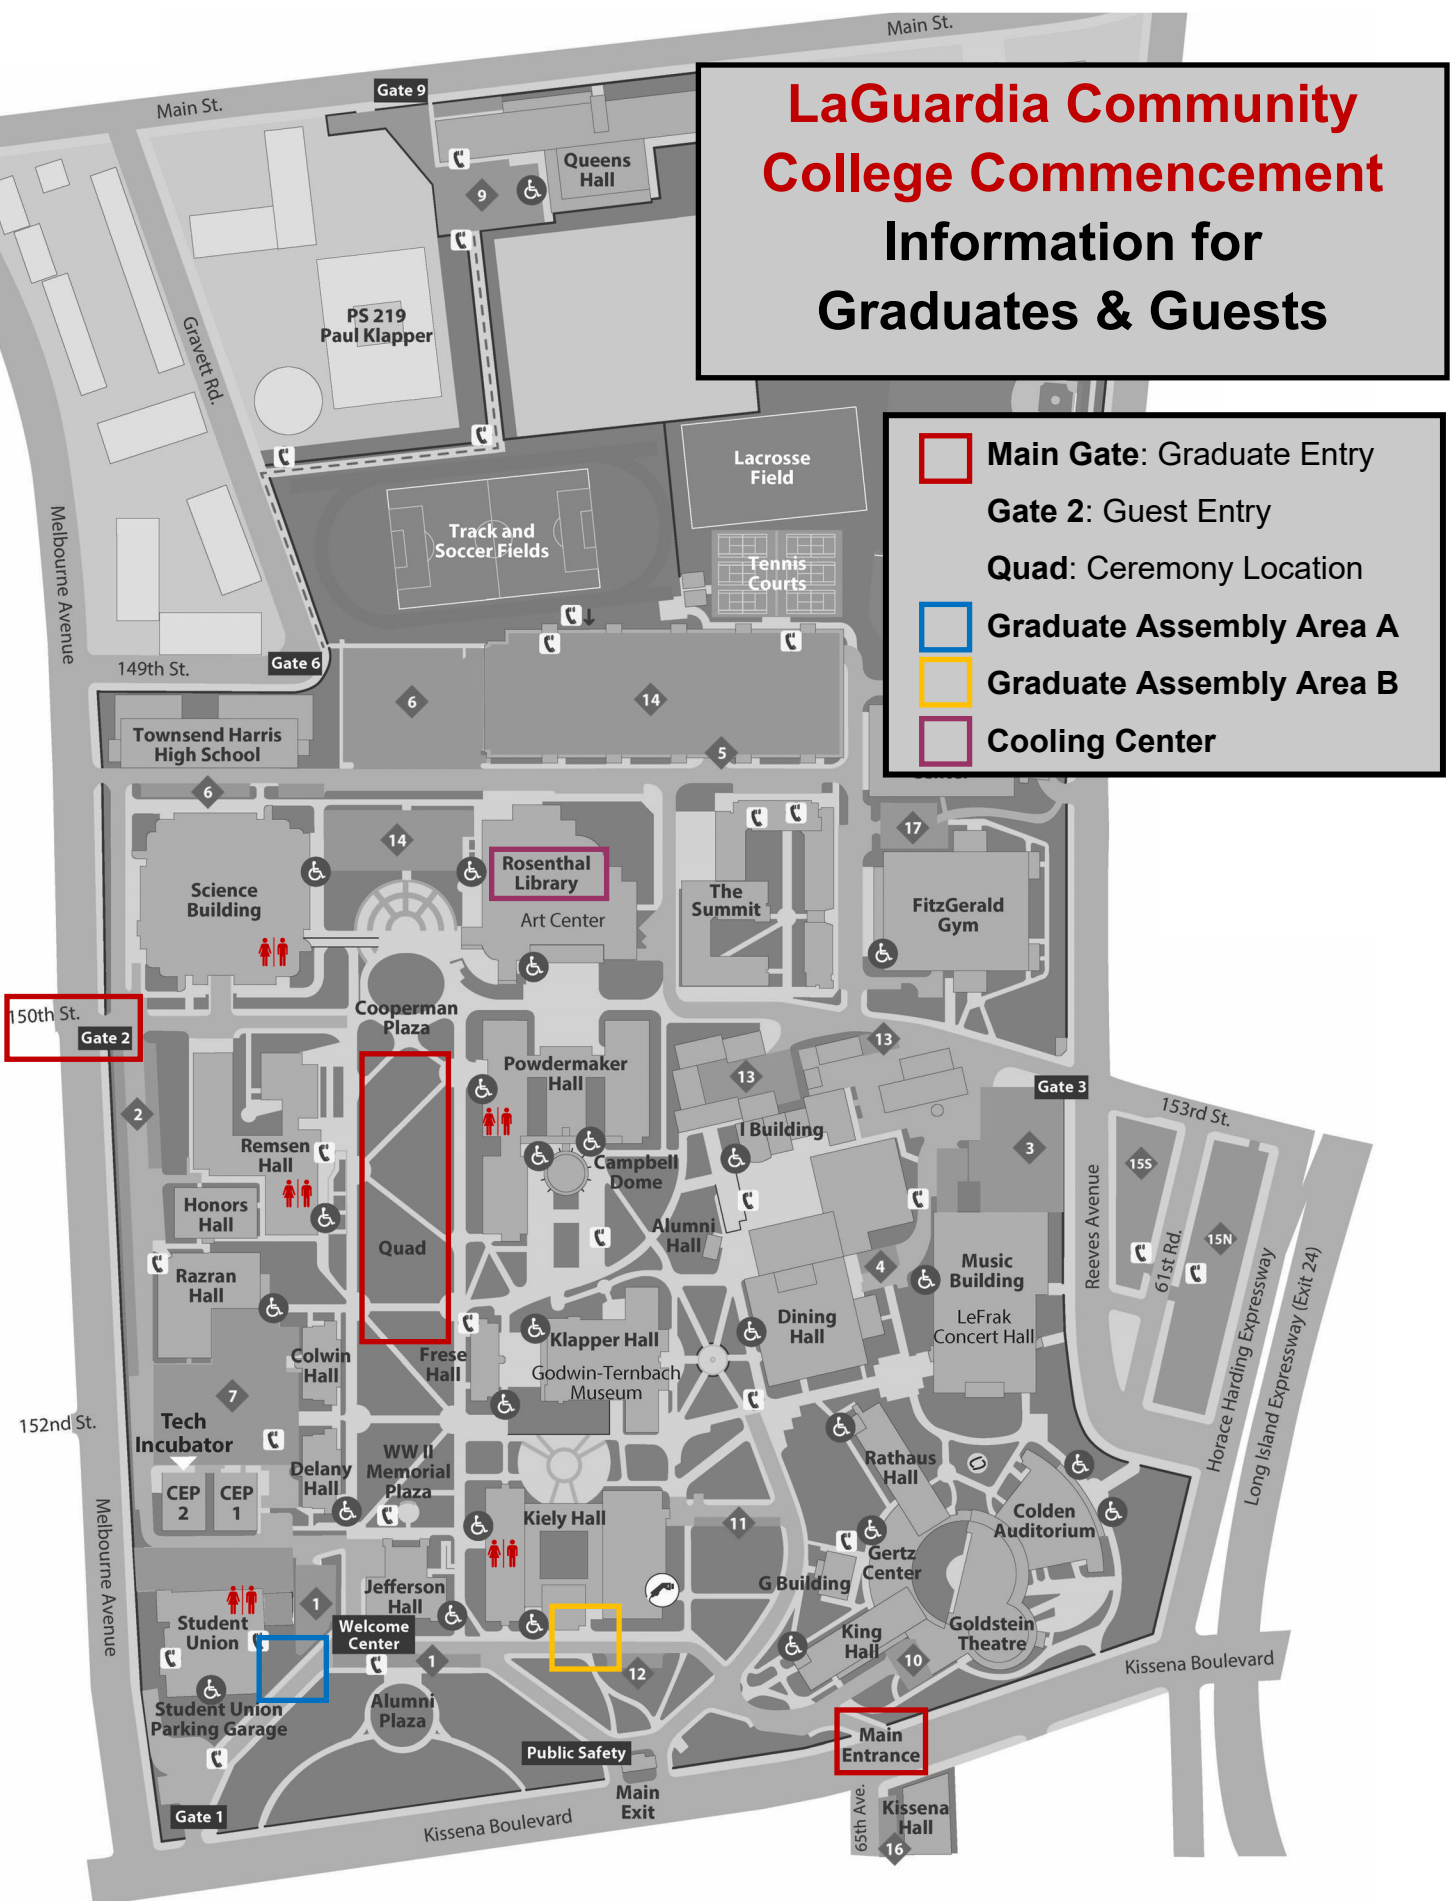

LaGuardia Community College Commencement Information for Graduates & Guests

- Main Gate:** Graduate Entry
- Gate 2:** Guest Entry
- Quad:** Ceremony Location
- Graduate Assembly Area A**
- Graduate Assembly Area B**
- Cooling Center**

 Restrooms, as well as water fountains and/or vending machines, are available along the Quad in the Science Building, Remsen Hall, and Powdermaker Hall. Restrooms are also located in Kiely Hall and the Student Union near the Graduate Assembly Areas. Concessions and flowers will be available on the Quad.